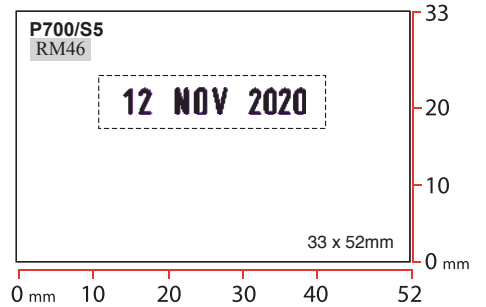

COLOP P700

SIZE CHART (Stamp Size)

* EXTRA RM 10 FOR ADDITIONAL LOGO

STAMP

(All prices inclusive of GST)