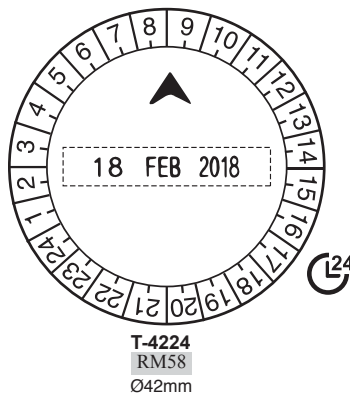

COLOP P700

SIZE CHART (Stamp Size)

* EXTRA RM 10 FOR ADDITIONAL LOGO

STAMP

(All prices inclusive of GST)