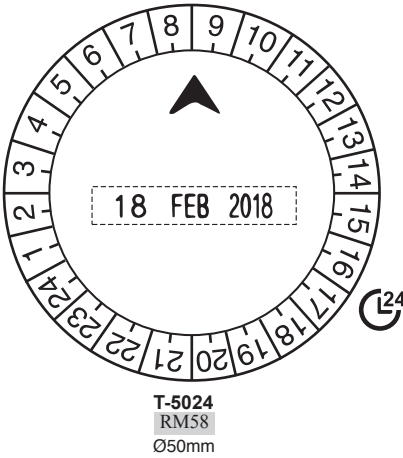

COLOP P700

SIZE CHART (Stamp Size)

* EXTRA RM 10 FOR ADDITIONAL LOGO

STAMP

(All prices inclusive of GST)