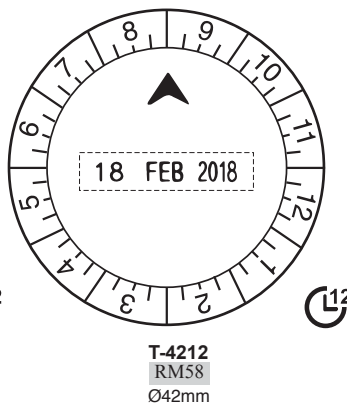

COLOP P700

SIZE CHART (Stamp Size)

* EXTRA RM 10 FOR ADDITIONAL LOGO

STAMP

(All prices inclusive of GST)