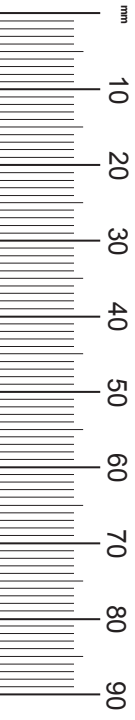

COLOP P700

SIZE CHART (Stamp Size)

* EXTRA RM 10 FOR ADDITIONAL LOGO

STAMP

(All prices inclusive of GST)