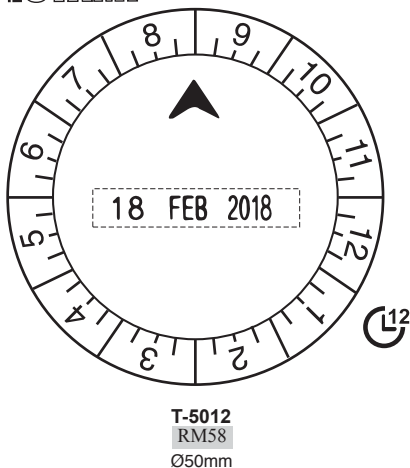

COLOP P700

SIZE CHART (Stamp Size)

* EXTRA RM 10 FOR ADDITIONAL LOGO

STAMP

(All prices inclusive of GST)