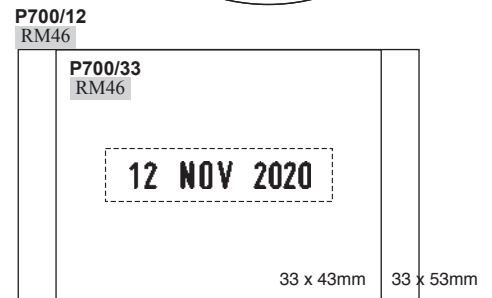

COLOP P700

SIZE CHART (Stamp Size)

* EXTRA RM 10 FOR ADDITIONAL LOGO

STAMP

(All prices inclusive of GST)