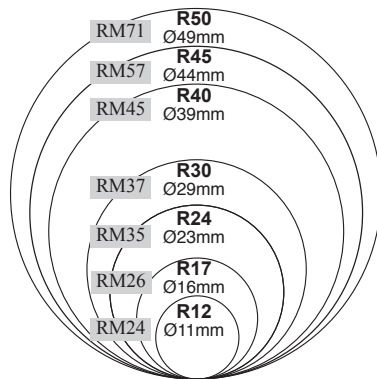

## SIZE CHART (Stamp Size)

\* EXTRA RM 10 FOR ADDITIONAL LOGO

**P60 P60M**  
RM64

**P40 P40M**  
RM36

**P30 P30M P30GL**  
RM32

**P20 P20M P20GL**  
RM26

**P10 P10M**  
RM25

**Stamp Writer**  
RM52 7 x 32mm

**Stamp Writer Exclusive**  
RM132 7 x 32mm

**Pen Stamp Alu Magnet**  
RM142 7 x 32mm

**Mouse Stamp**  
RM29 13 x 37mm

**P05**  
RM23 6 x 15mm

**Q12**  
RM25 12 x 12mm

**Q17**  
RM28 16 x 16mm

**P52**  
RM40 19 x 29mm

**P53**  
RM47 29 x 44mm

**P54**  
RM53 39 x 49mm

**S110** RM35 7 x 51mm

**Q24**  
RM37 23 x 23mm

**Q30**  
RM41 30 x 30mm

**Q43**  
RM50 42 x 42mm

**P35**  
RM52 29 x 49mm

**P55**  
RM55 38 x 58mm