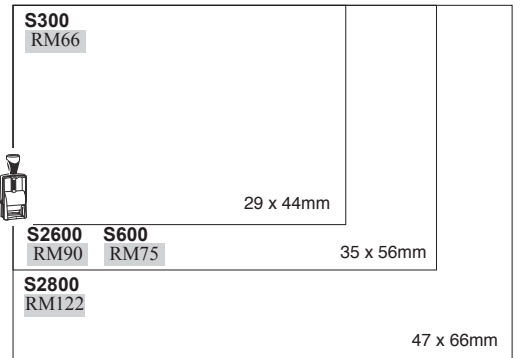

## SIZE CHART (Stamp Size)

\* EXTRA RM 10 FOR ADDITIONAL LOGO

**P60 P60M**  
RM64

**P40 P40M**  
RM36

**P30 P30M P30GL**  
RM32

**P20 P20M P20GL**  
RM26

**P10 P10M**  
RM25

**Stamp Writer**  
RM52 7 x 32mm

**P53**  
RM47 29 x 44mm

**P54**  
RM53 39 x 49mm

**S110** RM35 7 x 51mm

**Q24**  
RM37 23 x 23mm

**Q30**  
RM41 30 x 30mm

**Q43**  
RM50 42 x 42mm

**P35**  
RM52 29 x 49mm

**P55**  
RM55 38 x 58mm