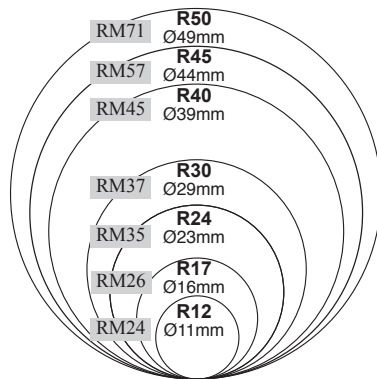

COLOP SELF INKING STAMP

SIZE CHART (Stamp Size)

* EXTRA RM 10 FOR ADDITIONAL LOGO

P60 P60M
RM64

P40 P40M
RM36

P30 P30M P30GL
RM32

P20 P20M P20GL
RM26

P10 P10M
RM25

Stamp Writer
RM52 7 x 32mm

Stamp Writer Exclusive
RM132 7 x 32mm

Pen Stamp Alu Magnet
RM142 7 x 32mm

Mouse Stamp
RM29 13 x 37mm

P05
RM23 6 x 15mm

Q12
RM25 12 x 12mm

Q17
RM28 16 x 16mm

P52
RM40 19 x 29mm

P53
RM47 29 x 44mm

P54
RM53 39 x 49mm

S110 RM35 7 x 51mm

Q24
RM37 23 x 23mm

Q30
RM41 30 x 30mm

Q43
RM50 42 x 42mm

P35
RM52 29 x 49mm

P55
RM55 38 x 58mm