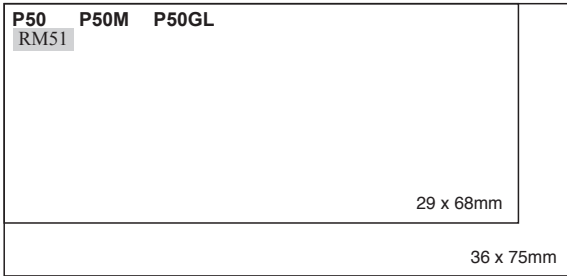

## SIZE CHART (Stamp Size)

\* EXTRA RM 10 FOR ADDITIONAL LOGO

**P60 P60M**  
RM64

**P40 P40M**  
RM36

**P30 P30M P30GL**  
RM32

**P20 P20M P20GL**  
RM26

**P10 P10M**  
RM25

**Stamp Writer**  
RM52 7 x 32mm