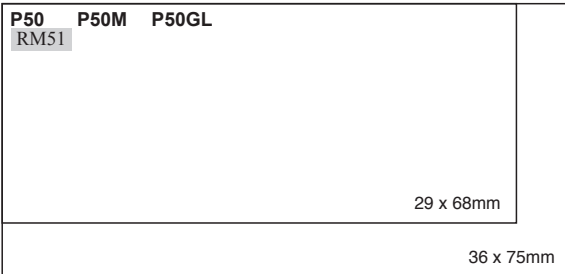

COLOP SELF INKING STAMP

SIZE CHART (Stamp Size)

* EXTRA RM 10 FOR ADDITIONAL LOGO

P60 P60M
RM64

P40 P40M
RM36

P30 P30M P30GL
RM32

P20 P20M P20GL
RM26

P10 P10M
RM25