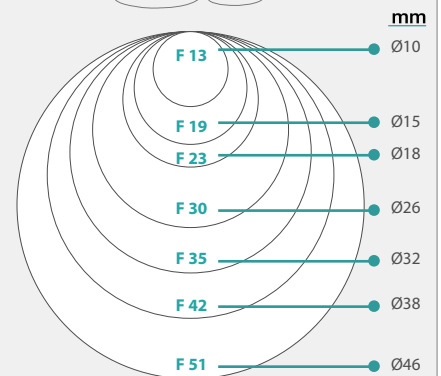

Remark:
Please add 9mm to the stamp sizes in order to come out with box size.